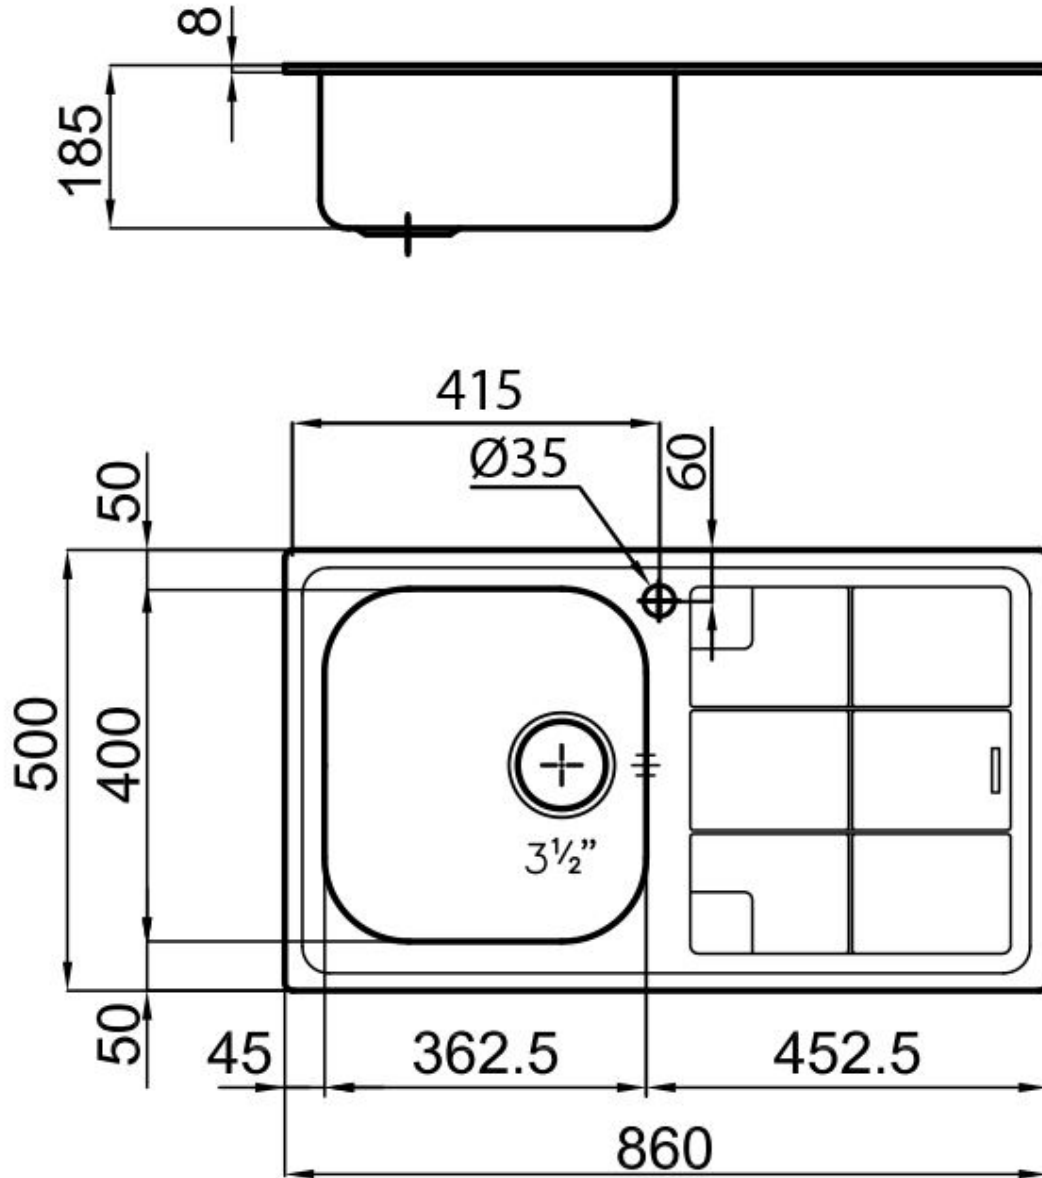

Sink F300

Bowl on the right

Kitchen Sinks

Code: 1351 061

DETAILS

Edge/Installation Type Standard (8 mm Edge)

Material AISI 304 stainless steel

Texture Foster brushed

Base 45 cm

Dimensions 860x500 mm

Standard fittings Fixing hooks, gasket, drain, overflow and siphon, boxed packing

Mixer holes 1 standard hole

Built-in hole 840x480 mm

Drainer Yes

Width 86 cm

Bowl dimension 362,5x400mm

Number of bowls 1 bowl

Waste fitting 3,5" drain

FEATURES

Sliding brackets

Added value Foster uses steel thicknesses higher than those used on average by other manufacturers. This is how, thanks to our long experience, we know how to make sinks of superior quality and with a better resistance to aging.

Basket 3,5" waste fitting The drain is equipped with a large 3.5" drain, with the practical basket cap that prevents the discharge of solid parts.

TECHNICAL DATA

OPTIONAL ACCESSORIES

Glass chopping board
8631 300